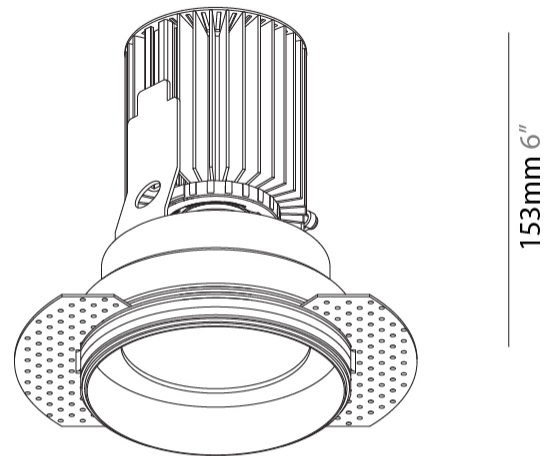

PHYSICAL

Shape: Round
Diameter (mm): 100
Diameter (in): 3 15/16
Height (mm): 153
Height (in): 6
Ceiling Thickness (mm): 10 / 12.5 / 15
Ceiling Thickness (in): 3/8 or 1/2 or 9/16
Min. Recessing Depth (mm): 170
Min. Recessing Depth (in): 6 11/16
Light Distribution: Downlight
Weight (kg): 0.6
Weight (lbs): 1.322
Fixture Finish: SSR / BKV / CWI / CRY / HAB / UFT / ITA / RUA / FTG / MYG / LOD / PUS / FRO / FUP / KIA / POP / BLS / SPG / MEY / GOH / GUM / CHC / COM / ABZ / JAG / OBR / MOS / ROR
Fixture Material: Aluminum Die Cast
Cut-out Measurements: 111mm / 4 3/8" Diameter
Upon Request: Unique Sizes Unique Ceiling Thickness

ELECTRICAL

Lamp Type: LED (Zhaga Standard)
Input Wattage (W): 20.9
Total Output Wattage (W): 18.7
Dimming: Tri-Mode (Non-Dimming and Phase Dimming (120Vac only) and 0-10V Dimming)
Driver Included: No
Driver Location: Recessed Housing
Driver Type: Constant Current - Universal
Driver Class: Class 2
Housing: See components
Input Voltage (V): 120 - 277
Constant Current (MA): 500

LED

Color Temperature (°K): 2700 / 3000 / 3500 / 4000
Max. Delivered Lumen (lm): 1630 / 1670 / 1754 / 1790
CRI: >90 CRI
Lamp Life (hrs): 50000
Upon Request: Special Color Temperature RGB-W Tunable White Special LED

OPTICAL

Reflector: 18 / 26 / 40

RATINGS AND CERTIFICATIONS

Certified By: Certified for North American Standards
IP rating: IP20

Ø 100mm 3 15/16"
Ø 155mm 6 1/8"