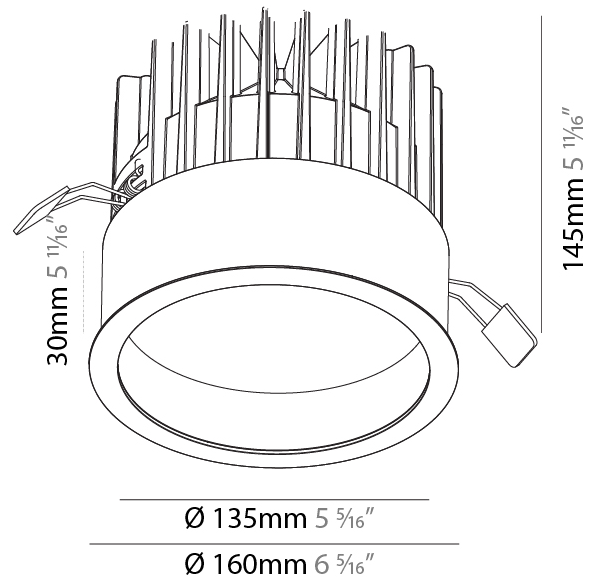

GENERAL

Series: Oiko
Subseries: Oiko Comfort
Brand: Prolight
Division: Architectural
Mounting Type: Recessed
Mounting Location: Ceiling
Subcategory: Downlight

PHYSICAL

Shape: Round
Diameter (mm): 160
Diameter (in): 6 ⁵/₁₆
Height (mm): 145
Height (in): 5 ¹¹/₁₆
Ceiling Thickness (mm): 10 / 12.5 / 15
Ceiling Thickness (in): 3/8 or 1/2 or 9/16
Min. Recessing Depth (mm): 150
Min. Recessing Depth (in): 5 ⁷/₈
Light Distribution: Downlight
Weight (kg): 1.224
Weight (lbs): 2.7
Fixture Finish: SSR / BKV / CWI / CRY / HAB / UFT / ITA / RUA / FTG / MYG / LOD / PUS / FRO / FUP / KIA / POP / BLS / SPG / MEY / GOH / GUM / CHC / COM / ABZ / JAG / OBR / MOS / ROR
Fixture Material: Aluminum Die Cast
Cut-out Measurements: D. - 155mm / 6 1/8"

ELECTRICAL

Lamp Type: LED (Zhaga Standard)
Input Wattage (W): 37.4
Total Output Wattage (W): 33.6 / 34.1
Dimming: Tri-Mode (Non-Dimming and Phase Dimming (120Vac only) and 0-10V Dimming)
Driver Included: No
Driver Location: Recessed Housing
Driver Type: Constant Current - Universal
Housing: See components
Input Voltage (V): 120 - 277
Constant Current (MA): 900

LED

Number of LEDs: 1
Color Temperature (°K): 3000 / 3500 / 4000
Max. Delivered Lumen (lm): 2940 / 3061 / 3123
CRI: >90 CRI
Lamp Life (hrs): 50000

OPTICAL

Reflector: 17 / 30 / 50

RATINGS AND CERTIFICATIONS

Certified By: Certified for North American Standards
IP rating: IP20

A