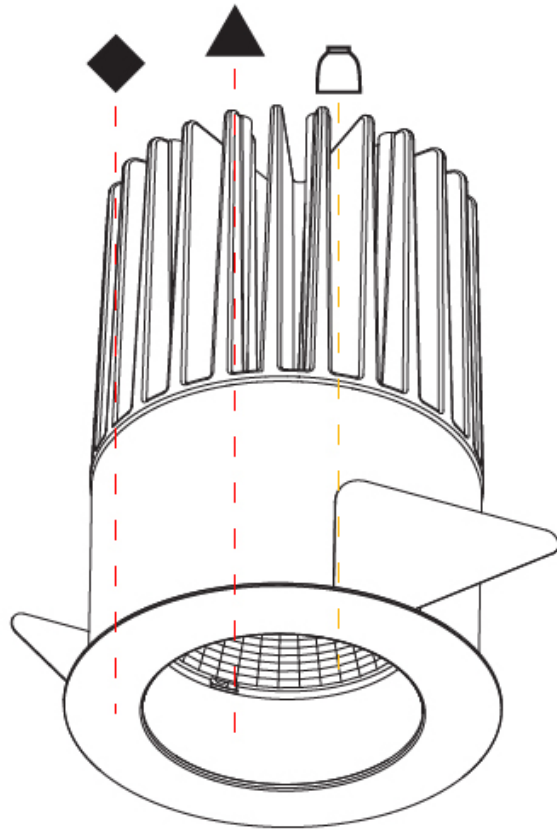

OIKO COMFORT RECESSED

A35724-

PROJECT	_____
TYPE	_____
SPECIFIER	_____
QUANTITY	_____
DATE	_____